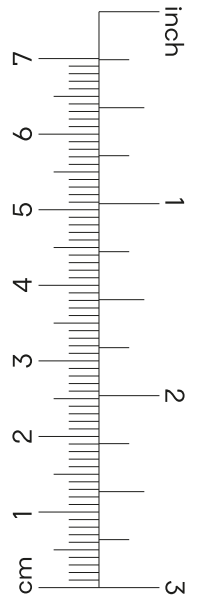

— REGULAR  
- - - WIDE

— REGULAR  
- - - WIDE

— REGULAR  
- - - WIDE

— REGULAR  
- - - WIDE

— REGULAR  
- - - WIDE

# BOHEMPIA®

BAREFOOT SHOES INSOLES

EU SIZE 44