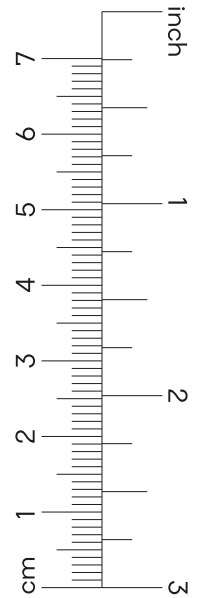

— REGULAR  
- - - WIDE

— REGULAR  
- - - WIDE

— REGULAR  
- - - WIDE

— REGULAR  
- - - WIDE

— REGULAR  
- - - WIDE

# BOHEMPIA®

BAREFOOT SHOES INSOLES

EU SIZE 44