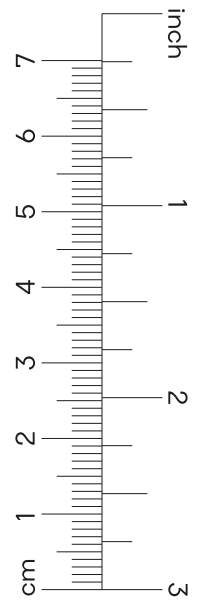

— REGULAR  
- - - WIDE

— REGULAR  
- - - WIDE

— REGULAR  
- - - WIDE

— REGULAR  
- - - WIDE

— REGULAR  
- - - WIDE

# BOHEMPIA®

BAREFOOT SHOES INSOLES

EU SIZE 44